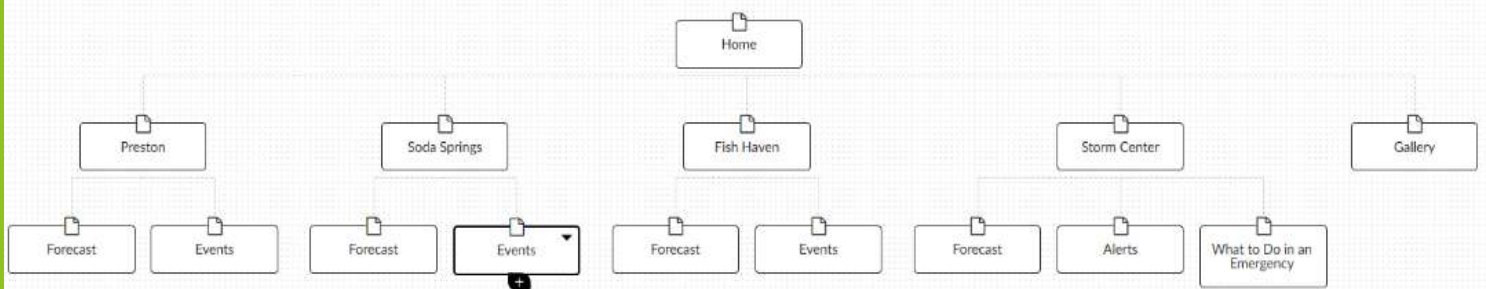

Daniel Whitaker

Occupation - U.S. Air Force C-130 Maintainer, husband, and father of 1 child aged 2.

Education - High-School level education

Age - 25 years old.

Social - Incredibly outgoing and doting upon his small family. Loves hosting events in his backyard.

Technical - Minimal technology knowledge, limited primarily to his iPhone 8

Quote - "You need to enjoy life while you can, with the people who are most important to you."

Scenarios

1. What will the weather be like this weekend?
2. Should I go to one of these community events?
3. Can I host my party outside on its planned day?
4. How nice is this area from a community and weather perspective? Should I move here?
5. Are schools closed or delayed due to weather?
6. Are there any heat/cold warnings in my area?
7. Are businesses closed due to extreme weather conditions?
8. What do I do in the event of a natural disaster?

Site map

Color Scheme

This website will be using primarily black text (#000000) with green headers, buttons, navigational aids, and footers (#00ff00) with orange lettering (#E55300) so it will be easy to read and gentle on the eyes while invoking a calm and slightly creative tone. This green will be repeated for the headings.

Typography

Site header - Helvetica, weight: bold, style: normal, 40px #E55300

Navigation - Helvetica, weight: bold, style: normal, 30px #E55300

Heading Level 1 (h1) - Helvetica, weight: bold, style: normal, 20px #00ff00

Heading level 2 (h2) - Helvetica, weight: italic, style: normal, 18px #00ff00

Paragraph text (p) - Calibri, weight: normal, style: body, 15 px #000000